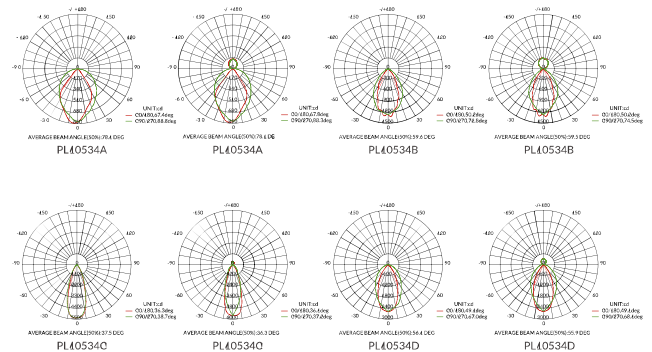

TLI-PL10534

ULTRA-THIN OFFICE LINEAR LIGHTING

OPTICS